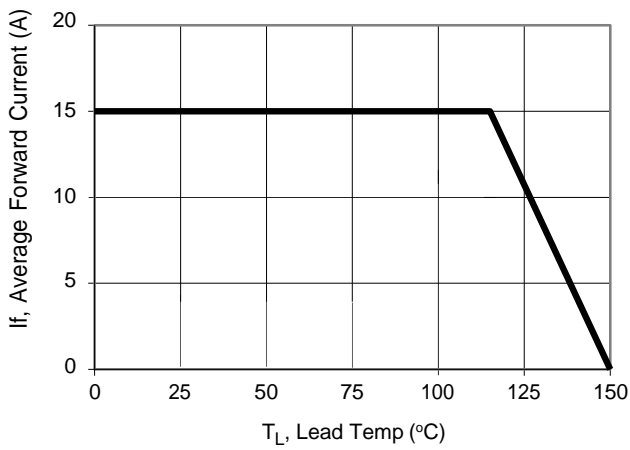

RATINGS AND CHARACTERISTICS CURVES