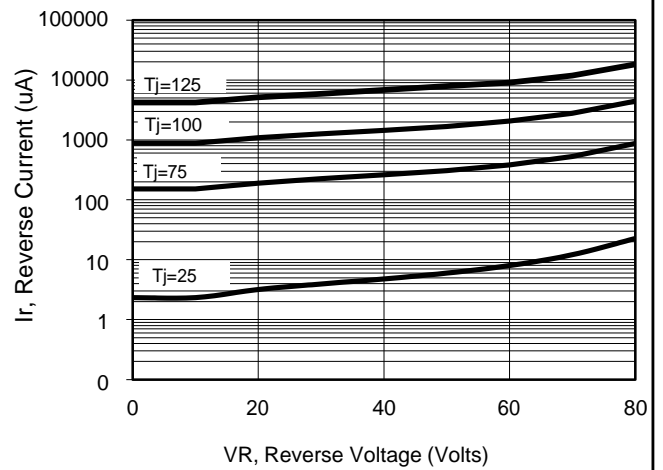

RATINGS AND CHARACTERISTICS CURVES