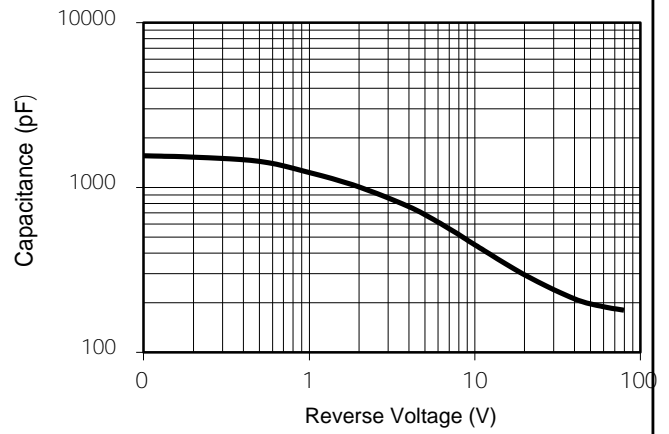

RATINGS AND CHARACTERISTICS CURVES