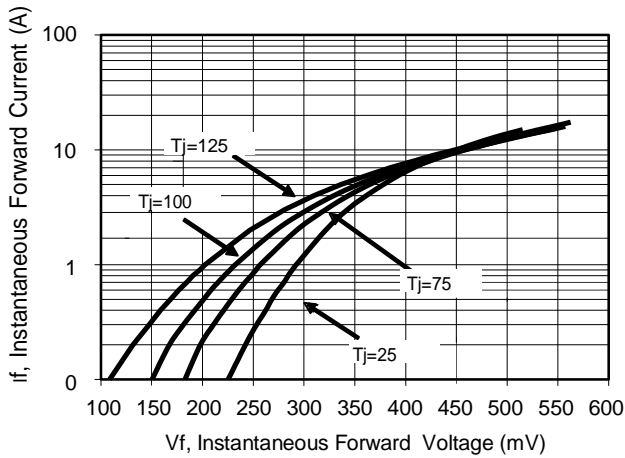

RATINGS AND CHARACTERISTICS CURVES